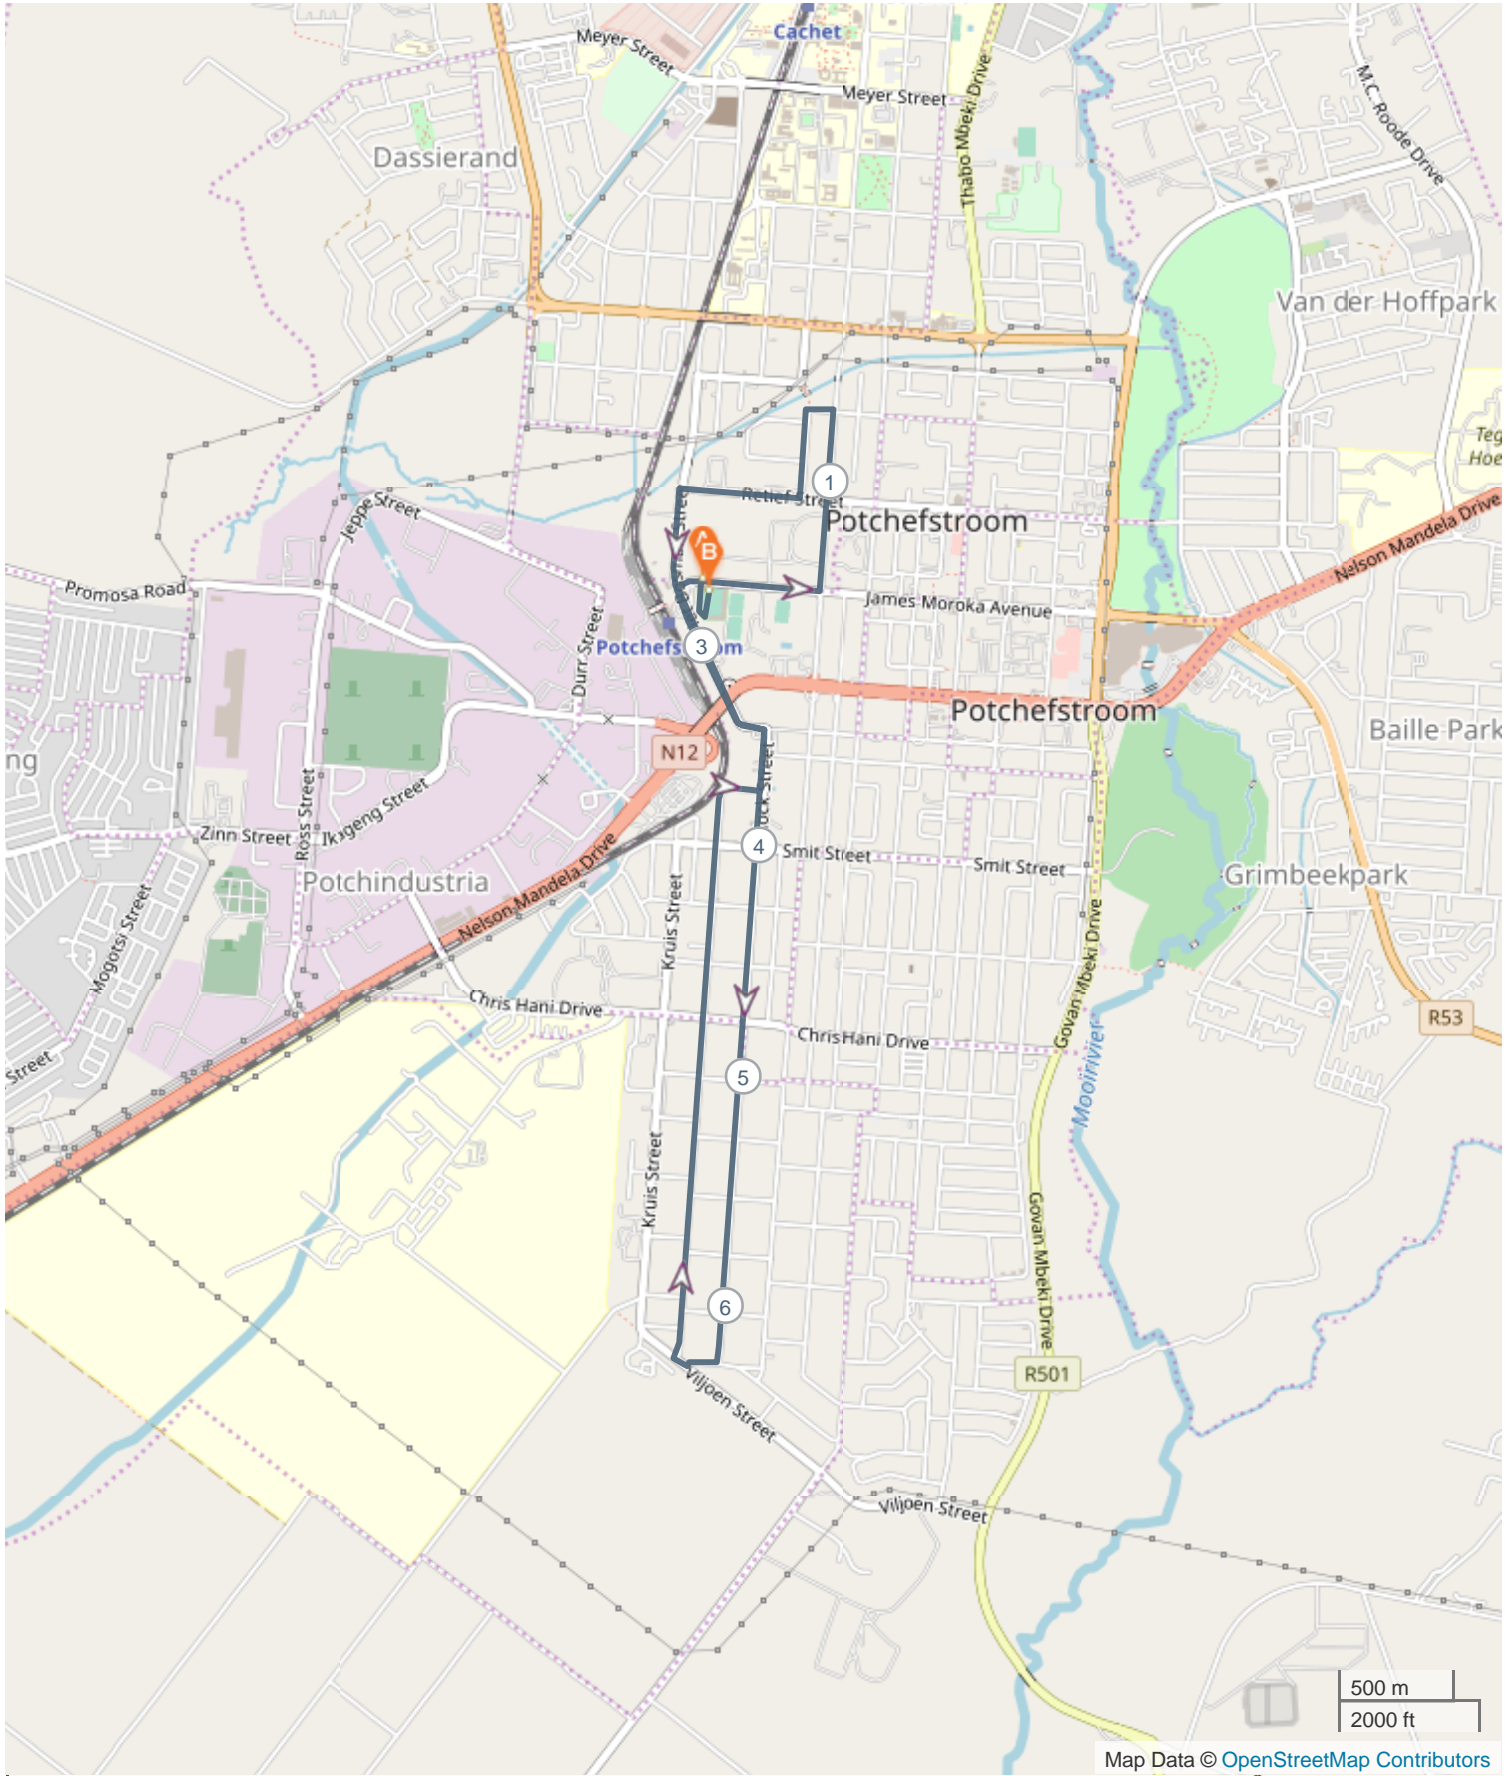

NW N12 Ultra Marathon 21Km Route Map

ROUTE INFORMATION

ROUTE LENGTH	10.525 km
ASCENT	53 m
DESCENT	52 m
HILLS	↑ 33.6% ↓ 33.6% → 32.8%
TERRAIN	Mixed
START	LAT: -26.710146, LNG: 27.086148

NOTES

2 Loops of the route to complete the 21Km Race

NW N12 Ultra Marathon 21Km Route Map

ROUTE DIRECTIONS

No	Km	Turn	Directions
1	10.525		FINISH