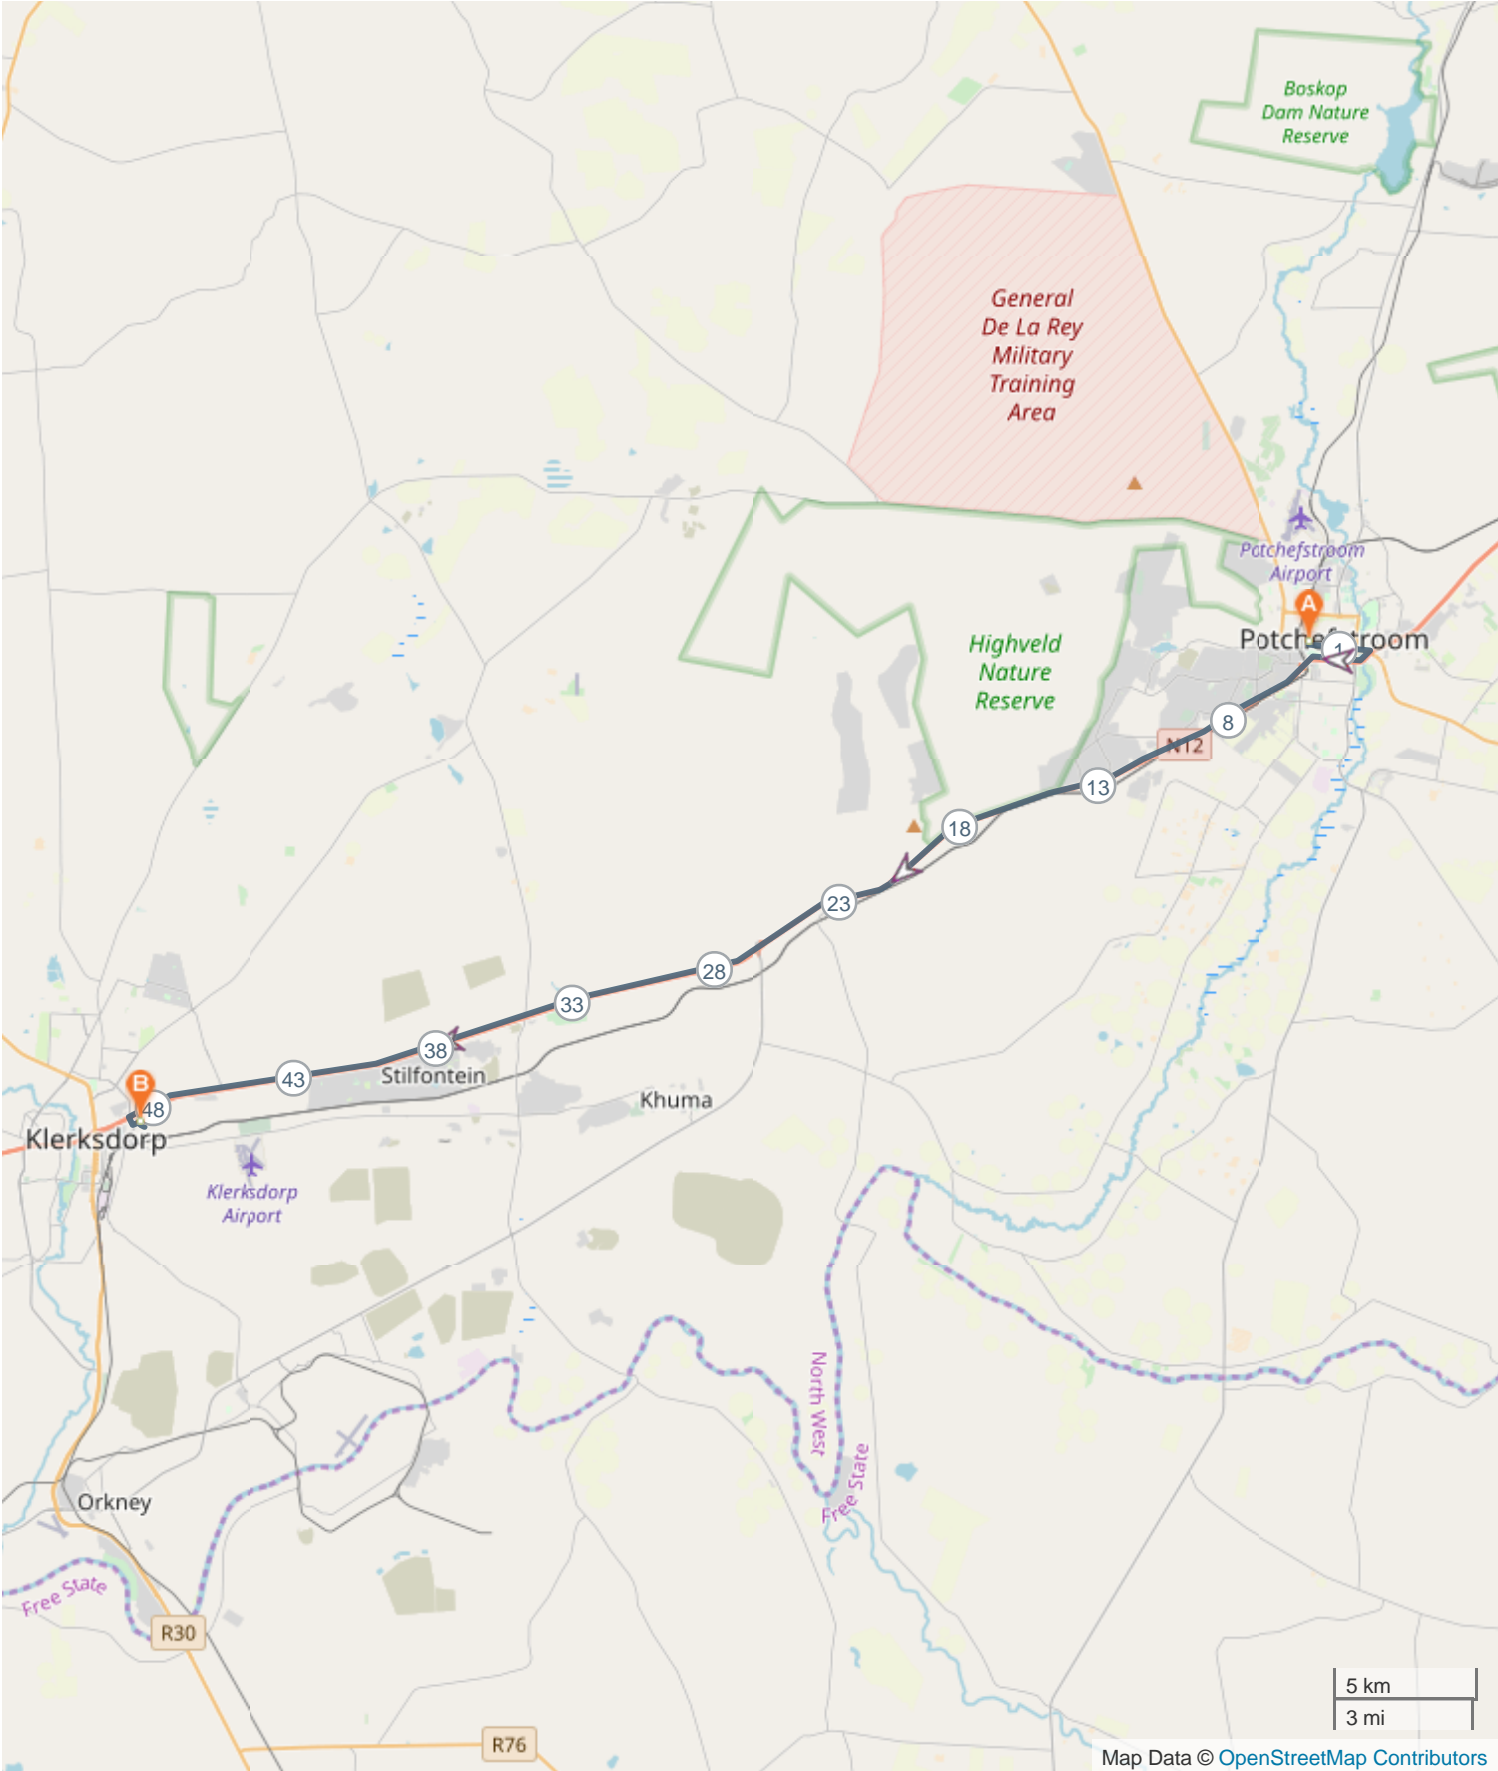

NW N12 Ultra Marathon 50Km Route 2024

ROUTE INFORMATION

ROUTE LENGTH	50.019 km
ASCENT	319 m
DESCENT	342 m
HILLS	⬆ 36.6% ⬇ 38.0% ⬇ 25.4%
TERRAIN	Road A
START	LAT: -26.710222, LNG: 27.087209

NOTES

NW N12 Ultra Marathon 50Km Route 2024

NW N12 Ultra Marathon 50Km Route 2024

ROUTE DIRECTIONS

No	Km	Turn	Directions
1	1.411		Make a U-turn onto Rivier Street
2	1.414		Go Straight towards Mooi River Mall
3	37.165		Keep right
4	37.233	↗	Continue onto N12
5	48.792	←	Turn left onto Central Avenue
6	50.019		FINISH AT KLERKSDORP RECEPTION CENTRE