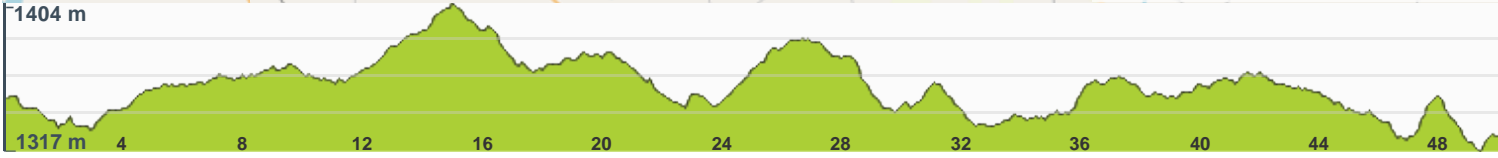

NW N12 Ultra Marathon 50Km Route 2024

ROUTE INFORMATION

ROUTE LENGTH	50.019 km
ASCENT	319 m
DESCENT	342 m
HILLS	⬆ 36.6% ⬇ 38.0% ⬇ 25.4%
TERRAIN	Road A
START	LAT: -26.710222, LNG: 27.087209

NOTES

NW N12 Ultra Marathon 50Km Route 2024

NW N12 Ultra Marathon 50Km Route 2024

ROUTE DIRECTIONS

No	Km	Turn	Directions
1	1.411		Make a U-turn onto Rivier Street
2	1.414		Go Straight towards Mooi River Mall
3	37.165		Keep right
4	37.233	↗	Continue onto N12
5	48.792	←	Turn left onto Central Avenue
6	50.019		FINISH AT KLERKSDORP RECEPTION CENTRE